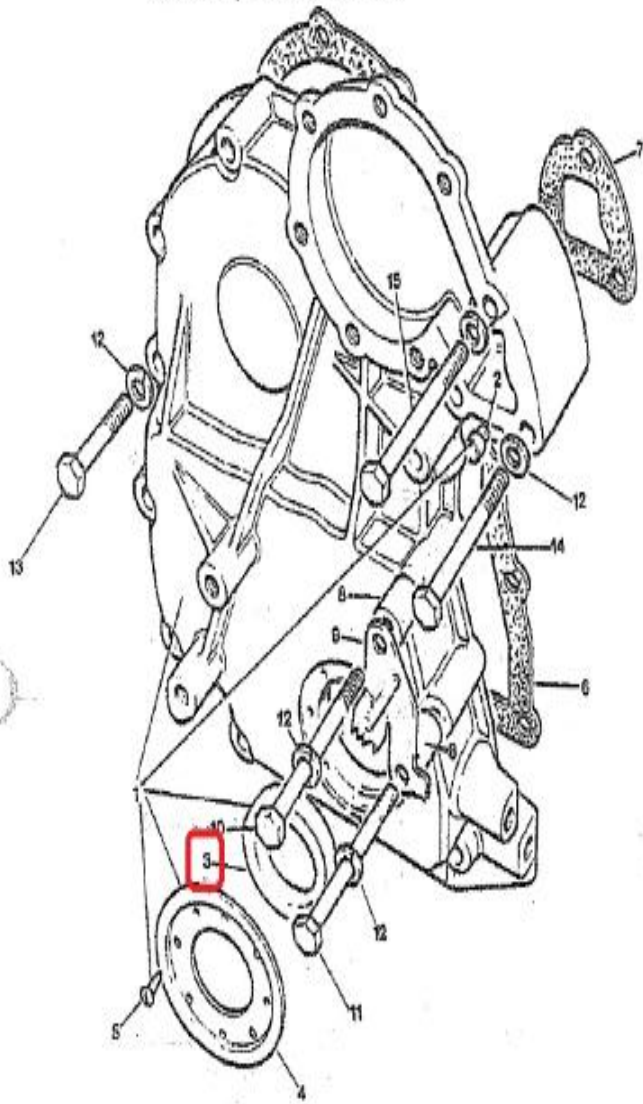

AMJClassics

LAND ROVER - 213744 - RETEN TAPA DE DISTRIBUCION

Reten tapadistribucion

DISTRIBUTION COVER RETAINER

RETENUE COUVERCLE DE DISTRIBUTION

Vehículos compatibles: Motor Año

DEFENDER 2.5 DIESEL NA 1987 - 1991

DEFENDER 2.5 TURBO DIESEL 1987 - 1991

DEFENDER 200 TDI

DEFENDER 3.5 V8 PETROL

DISCOVERY I 200 TDI

DISCOVERY I 3.5 V8 PETROL PARTS

SERIES III (SANTANA) SERIES III 2.25 DIESEL

SERIES III (SANTANA) SERIES III 2.25 GASOLINA

SERIES III (SANTANA) SERIES III 2.6 6 CYL GASOLINA

SERIES III (SANTANA) SERIES III 3.5 V8 PETROL

RANGE ROVER CLASSIC 200 TDI

RANGE ROVER CLASSIC 3.5 V8 PETROL

RANGE ROVER P-38 95-02 V8 GASOLINA

GASOLINA, PETROL, ESSENCE